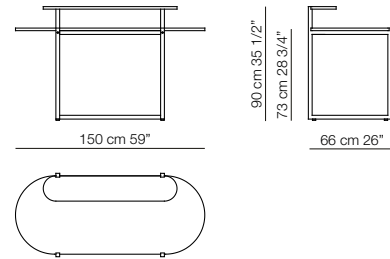

Tavolino 47 x 36
Small table 47 x 36

structure		
	6,5	0,11
	gross weight	
top		
	9,5	0,02
	gross weight	

Tavolino 120 x 49
Small table 120 x 49

structure		
	9,5	0,18
	gross weight	
top		
	34,5	0,05
	gross weight	

Scrittoio
Writing desk

structure		
	20	0,6
	gross weight	
top		
	77	1
	gross weight	

All dimensions are expressed in centimeters and inches
File CAD 2D-3D available on www.arflex.com